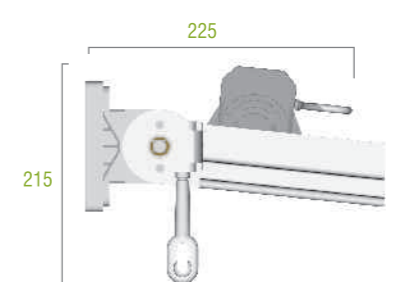

supporto parete / soffitto con guida
wall / ceiling fixing bracket with rail